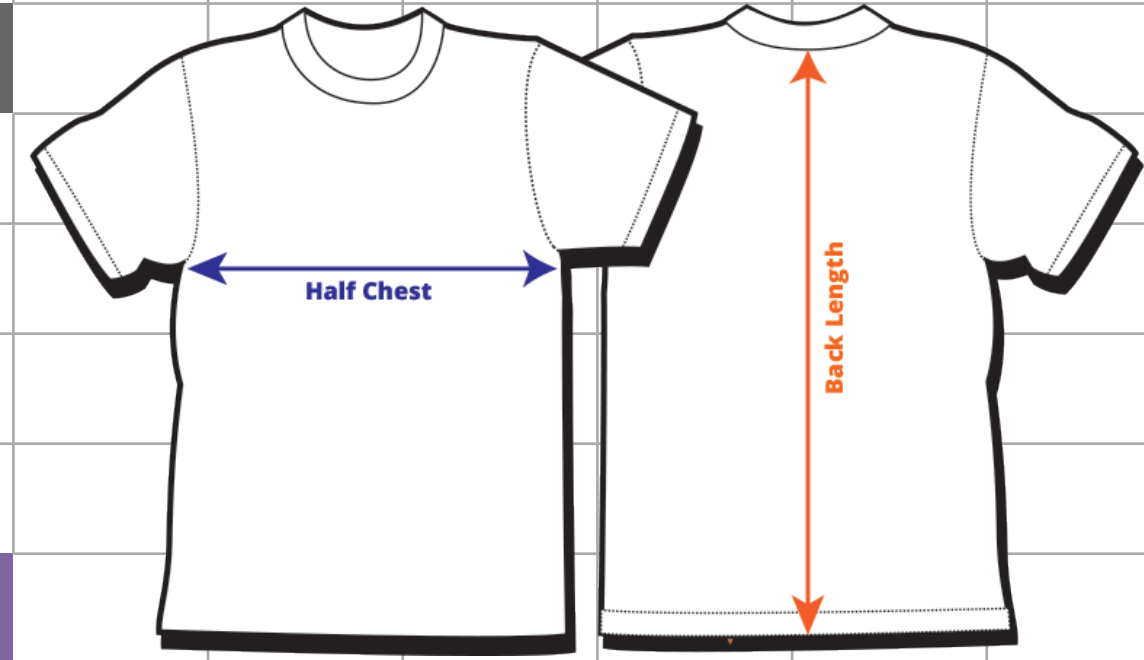

Sublimation Sports Tee Specifications

Mens Sports Tee (P47 Spec)

Measurements	XS	S	M	L	XL	2XL	3XL	4XL	5XL
Half Chest (cm)	51.0	53.5	56.0	58.5	61.0	63.5	66.0	68.5	71.0
Centre Back (cm)	67.5	70.0	72.5	75.0	77.5	80.0	82.5	85.0	87.5

Ladies Sports Tee

Measurements	8	10	12	14	16	18	20	22	24
Half Chest (cm)	43.5	46.0	48.5	51.0	53.5	56.0	58.5	61.0	63.5
Centre Back (cm)	60.0	62.0	64.0	66.0	68.0	70.0	72.0	74.0	76.0

Unisex Kids Sports Tee (P47 Spec)

Measurements	4 k	6 k	8 k	10 k	12 k	14 k	16 k
Half Chest (cm)	33.0	36.0	39.0	42.0	45.0	48.0	51.0
Centre Back (cm)	44.0	48.0	52.0	56.0	60.0	64.0	68.0

NOTE: This order is a VNECK

Notes:

- Ladies are a fitted shape in the mid section.
- Unisex Kids is more like the mens fit with a straight body.